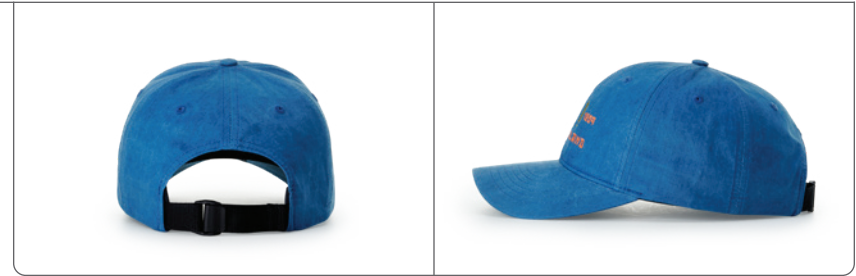

938 ORE.

STYLE: 6 PANEL
FIT: ADJ. NYLON WOVEN STRAPBACK
PROFILE: RELAXED UNSTRUCTURED
FABRIC: SOFT WASHED COTTON TWILL
VISOR: PRECURVED
SWEATBAND: STAY-DRI

UPF PROTECTION

DECORATION SHOWN: FLAT EMBROIDERY

DECORATION LIMITATIONS: 56MM EMBROIDERED HEIGHT, 3D EMBROIDERY NOT RECOMMENDED ON UNSTRUCTURED PROFILE