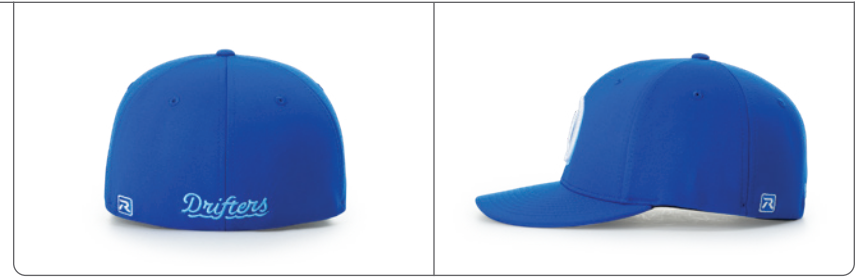

**PULSE .1** **R:ACTIVE** U-FORM VISOR

**DECORATION SHOWN:** FRONT 3D EMBROIDERY, BACK FLAT EMBROIDERY  
**DECORATION LIMITATIONS:** 55-63.5MM EMBROIDERED HEIGHT, DEPENDING ON CAP SIZE