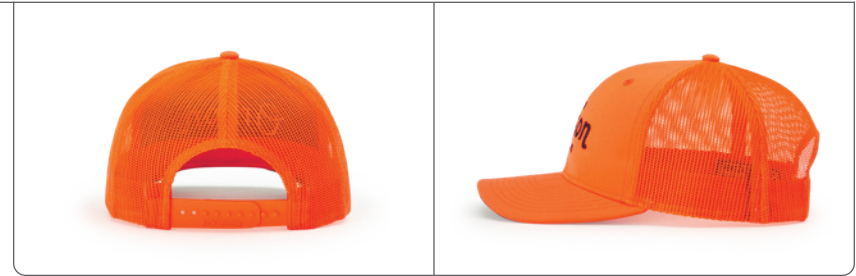

882 BLAZE TRUCKER

STYLE: 6 PANEL
FIT: ADJ. SNAPBACK
PROFILE: MID-PRO
FABRIC: POLY CANVAS/POLY MESH
VISOR: PRECURVED
SWEATBAND: COTTON

DECORATION SHOWN: FLAT EMBROIDERY
DECORATION LIMITATIONS: 58MM EMBROIDERED HEIGHT