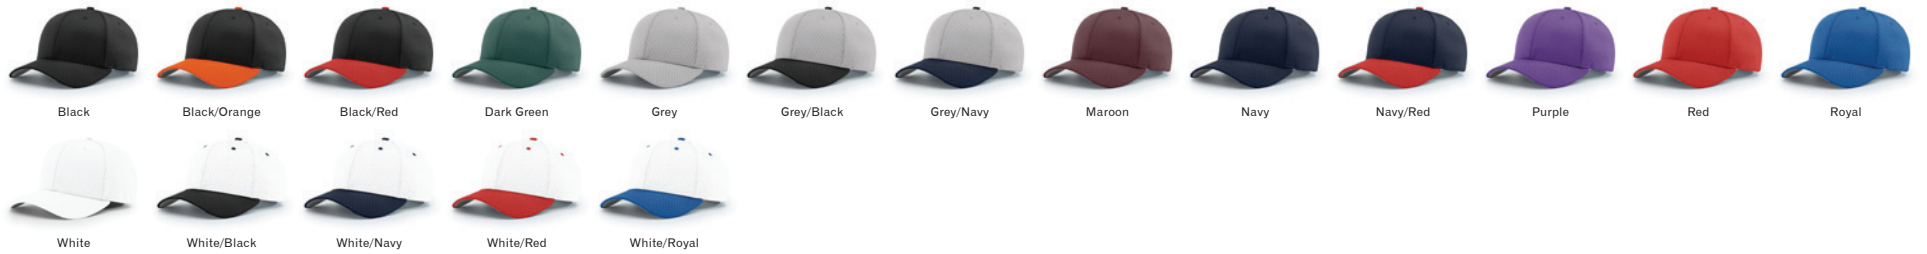

495 PRO MESH R-FLEX

STYLE: 6 PANEL
FIT: R-FLEX
SIZE: XS-SM (6½-7), SM-MD (7-7¼), LG-XL (7¾-7⅞)
PROFILE: MID-PRO
FABRIC: PRO MESH STRETCH
VISOR: PRECURVED
SWEATBAND: COMFORT STRETCH

DECORATION SHOWN: 3D EMBROIDERY
DECORATION LIMITATIONS: 60MM EMBROIDERED HEIGHT