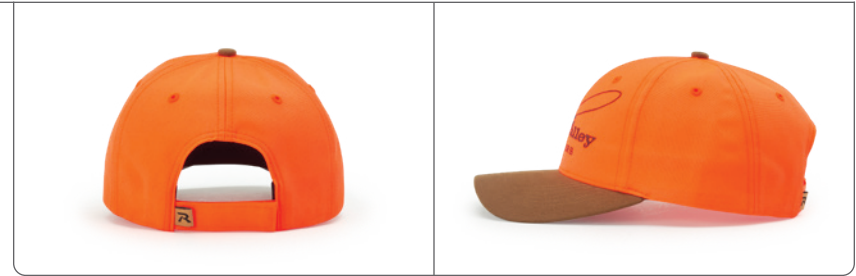

884 BLAZE CROWN W/ DUCK CLOTH VISOR

STYLE: 6 PANEL
FIT: ADJ. HOOK-AND-LOOP
PROFILE: CASUAL STRUCTURED
FABRIC: CANVAS DUCK CLOTH/COTTON-POLY
VISOR: PRECURVED
SWEATBAND: COTTON

DECORATION SHOWN: FLAT EMBROIDERY
DECORATION LIMITATIONS: 60MM EMBROIDERED HEIGHT