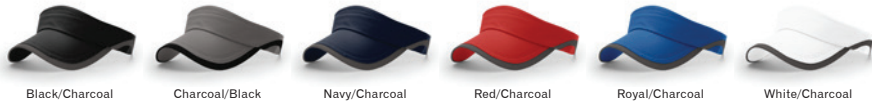

Black/Charcoal

Charcoal/Black

Navy/Charcoal

Red/Charcoal

Royal/Charcoal

White/Charcoal