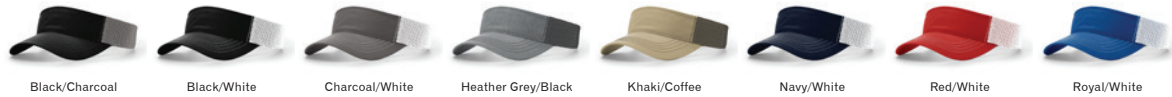

Black/Charcoal

Black/White

Charcoal/White

Heather Grey/Black

Khaki/Coffee

Navy/White

Red/White

Royal/White