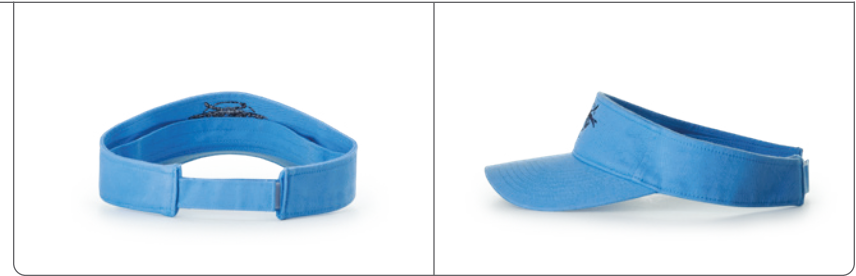

R45 GARMENT WASHED VISOR

STYLE: VISOR
FIT: D-RING ADJ. HOOK-AND-LOOP
PROFILE: VISOR 2¼" FRONT PANEL
FABRIC: 100% COTTON TWILL
VISOR: PRECURVED
SWEATBAND: COTTON

DECORATION SHOWN: FLAT EMBROIDERY

DECORATION LIMITATIONS: 32MM EMBROIDERED HEIGHT, NO BACK EMBROIDERY